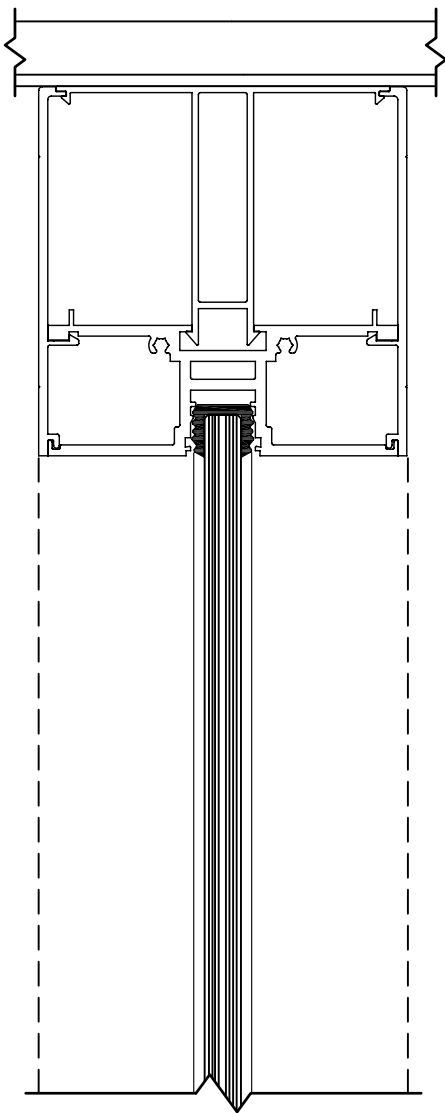

Integrated Offset Sliding Door

Pocket Sliding Door

Glass Wall

Center-line Glazing

Solid Wall

SECTION THROUGH
WALL SHOWN

DO NOT MEASURE OFF DRAWING

DRAWING NOT TO SCALE

futurewall

PAVILION SYSTEM CONFIGURATION OPTIONS

DESIGN DETAILS

ISSUE DATE
DEC 2007

RELEASE
4.0

DD-24

DO NOT MEASURE OFF DRAWING

DRAWING NOT TO SCALE