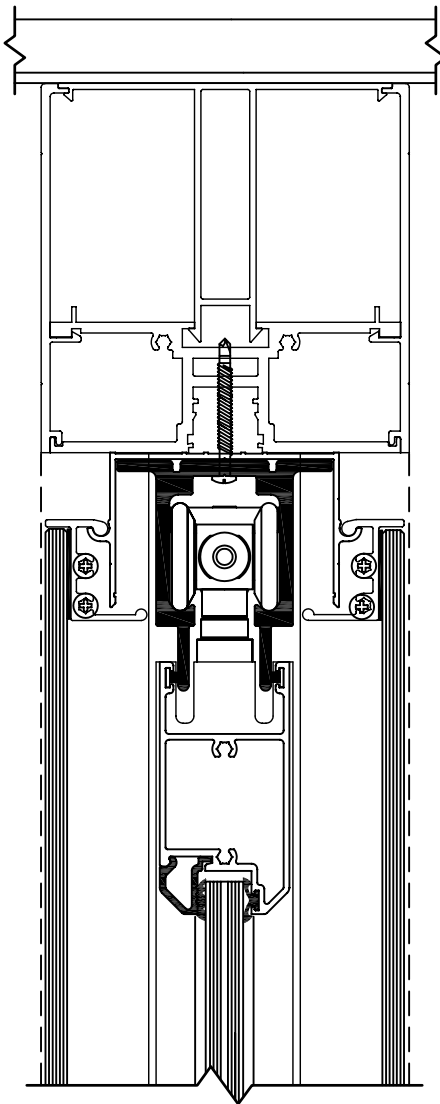

Integrated Offset Sliding Door

Pocket Sliding Door

Glass Wall

Center-line Glazing

Solid Wall

SECTION THROUGH
WALL SHOWN

DO NOT MEASURE OFF DRAWING

DRAWING NOT TO SCALE

futurewall

PAVILION SYSTEM CONFIGURATION OPTIONS

DESIGN DETAILS

ISSUE DATE
DEC 2007

RELEASE
4.0

DD-24

DO NOT MEASURE OFF DRAWING

DRAWING NOT TO SCALE