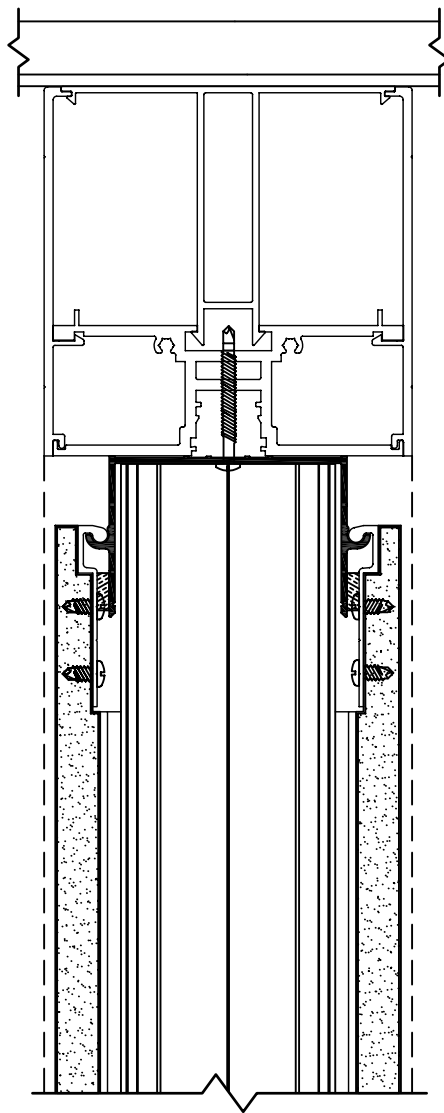

Integrated Offset Sliding Door

Pocket Sliding Door

Glass Wall

Center-line Glazing

Solid Wall

SECTION THROUGH
WALL SHOWN

DO NOT MEASURE OFF DRAWING

DRAWING NOT TO SCALE

futurewall

PAVILION SYSTEM CONFIGURATION OPTIONS

DESIGN DETAILS

ISSUE DATE
DEC 2007

RELEASE
4.0

DD-24

DO NOT MEASURE OFF DRAWING

DRAWING NOT TO SCALE