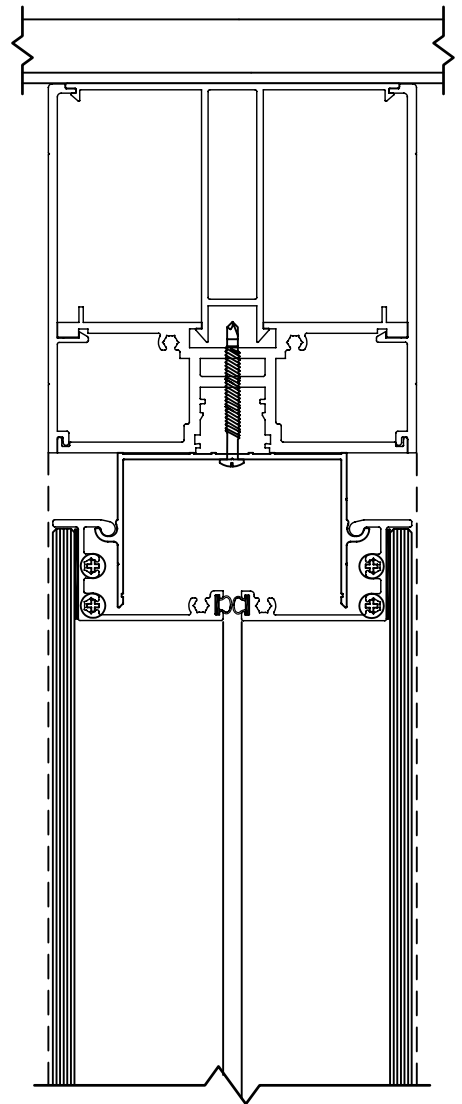

Integrated Offset Sliding Door

Pocket Sliding Door

Glass Wall

Center-line Glazing

Solid Wall

SECTION THROUGH
WALL SHOWN

DO NOT MEASURE OFF DRAWING

DRAWING NOT TO SCALE

futurewall

PAVILION SYSTEM CONFIGURATION OPTIONS

DESIGN DETAILS

ISSUE DATE
DEC 2007

RELEASE
4.0

DD-24

DO NOT MEASURE OFF DRAWING

DRAWING NOT TO SCALE